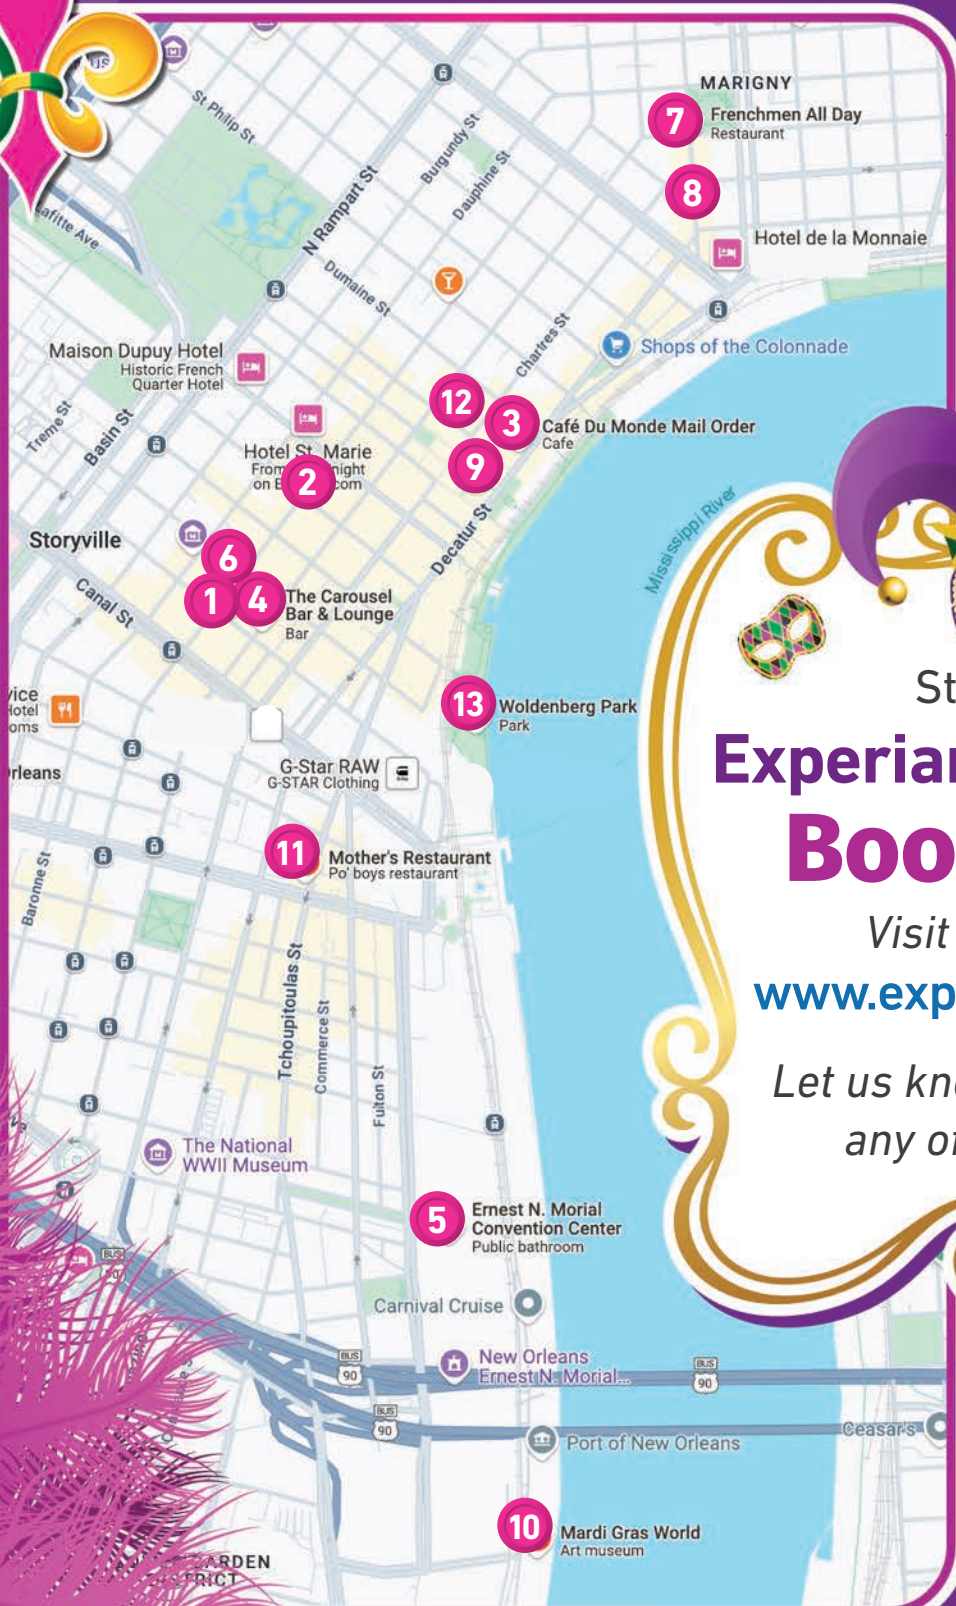

Beyond the Booth

Experian's Guide to New Orleans

Stop by the
**Experian Automotive
Booth #627**

Visit us online at:
www.experian.com/nada

Let us know if you've tried
any of these spots!

THINGS TO SEE & DO at NADA 2025

1	ACME OYSTERS 724 Iberville St. (<i>French Quarter location</i>)	Hours: 10:30am-9:00pm (Su, M, T, W, Th) 10:30am-11:00pm (F, Sa)
2	BOURBON STREET Bars, Live Music, Debauchery	
3	CAFE DU MONDE 800 Decatur St. (<i>French Market location</i>)	Hours: 7:15am-11:00pm (Su, M, T, W, Th) 7:15am-12:00am (F, Sa)
4	CAROUSEL BAR & LOUNGE 214 Royal St. (<i>Inside Hotel Monteleone</i>)	Hours: 11:00am-12:00am (Daily)
5	ERNEST N. MORIAL CONVENTION CENTER 900 Convention Center Blvd.	
6	FELIX'S RESTAURANT & OYSTER BAR 739 Iberville St.	Hours: 11:00am-9:00pm (Su, M, T, W, Th) 11:00am-10:00pm (F, Sa)
7	FRENCHMEN ALL DAY CAFE 630 Frenchmen St.	Hours: 8:00am-3:00pm (M, T, W) 8:00am-10:00pm (Th) 8:00am-12:00am (F, Sa) 8:00am-9:00pm (Su)
8	FRENCHMEN STREET Local Hangout; Listen to Great Live Jazz Music	
9	JACKSON SQUARE St. Louis Cathedral, Street Performers & Artists	
10	MARDIS GRAS WORLD 1380 Port of New Orleans Pl.	Hours: 9:00am-5:00pm (Daily)
11	MOTHER'S 401 Poydras St. (<i>French Quarter location</i>)	Hours: 7:00am-10:00pm (Daily)
12	MURIEL'S 801 Chartres St. (<i>Jackson Square location</i>)	Hours: 3:00pm-9:30pm (M, T, W, Th) 3:00pm-10:00pm (F) 10:30am-10:00pm (Sa) 10:30am-9:30pm (Su)
13	WOLDENBURG RIVERFRONT PARK Enjoy a stroll next to the Mississippi River (<i>Moon Walk</i>)	

Don't miss
Experian Automotive's
Ask the Expert Panel
located on the NADA Live Stage

Spice Up Your Marketing: Experian's Recipe for Success

Friday, January 24th, 2025
at 2:30 p.m. CST

Stop by the **Experian Automotive Booth #627**
Visit us online at: www.experian.com/nada